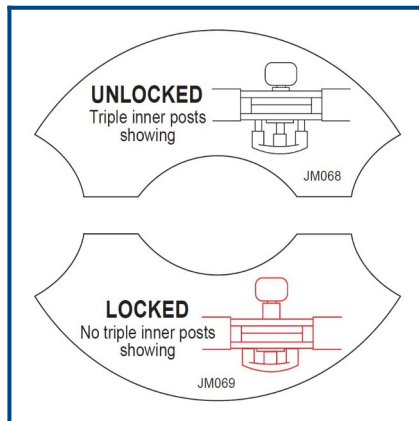

Clow DMTL404: 4 in 1 Multi-Function Ladder

Key Features

Multi-Function Ladder:

- Extension Ladder
- 90° Wall Ladder
- A-Frame Ladder
- Staircase Ladder

Portability:

A closed height of just 1.36m and only 14.9kg in weight...

Quick & Easy Setup:

save time, quick and easy to deploy, easily moved and positioned...

Maximum Load
150kg

Accessibility:

Providing a maximum standing height of 1.41m as an A-Frame Ladder and 3.13m as an Extension Ladder.

Clow DMTL404: 4 in 1 Multi-Function Ladder

The DMTL404 can be used in multiple configurations including use as an Extension Ladder, a 90° Wall Ladder, an A-Frame Step Ladder and use as an Off-Set Staircase Ladder.

Code	DMTL404
Rungs	4 x 4
Length Folded	1.36m
A-Frame Height	1.27m extending to 2.12m
Leaning Ladder Length	2.64m extending to 4.43m
Maximum Standing Height A-Frame	1.41m
Maximum Standing Height Leaning Ladder	3.13m
Weight	14.9kg
Maximum Load Standard	150kg
	EN131:Professional