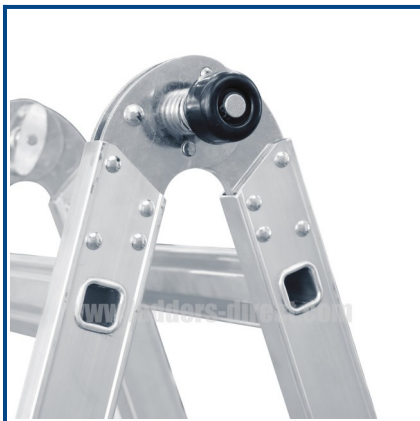

Clow DMTL404: 4 in 1 Multi-Function Ladder

The DMTL404 can be used in multiple configurations including use as an Extension Ladder, a 90° Wall Ladder, an A-Frame Step Ladder and use as an Off-Set Staircase Ladder.

Code	DMTL404
Rungs	4 x 4
Length Folded	1.36m
A-Frame Height	1.27m extending to 2.12m
Leaning Ladder Length	2.64m extending to 4.43m
Maximum Standing Height A-Frame	1.41m
Maximum Standing Height Leaning Ladder	3.13m
Weight	14.9kg
Maximum Load Standard	150kg
	EN131:Professional

Ref: DMTL404_KeyFeatures_240424.pdf