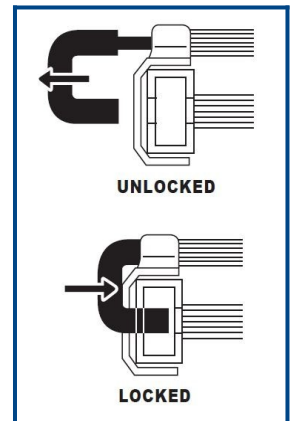

Clow DMTL404: 4 in 1 Multi-Function Ladder

The DMTL404 can be used in multiple configurations including use as an Extension Ladder, a 90° Wall Ladder, an A-Frame Step Ladder and use as an Off-Set Staircase Ladder.

Code	DMTL404
Rungs	4 x 4
Length Folded	1.36m
A-Frame Height	1.27m extending to 2.12m
Leaning Ladder Length	2.64m extending to 4.43m
Maximum Standing Height A-Frame	1.41m
Maximum Standing Height Leaning Ladder	3.13m
Weight	14.9kg
Maximum Load Standard	150kg
	EN131:Professional

Ref: DMTL404_KeyFeatures_240424.pdf