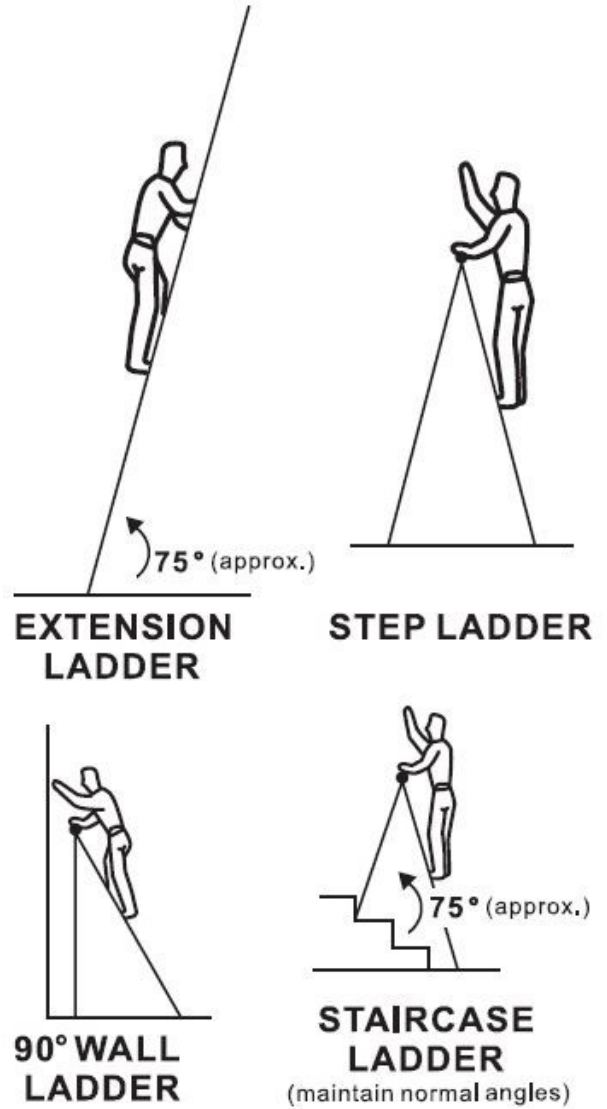

Clow DMTL404: 4 in 1 Multi-Function Ladder

Key Features

Multi-Function Ladder:

- Extension Ladder
- 90° Wall Ladder
- A-Frame Ladder
- Staircase Ladder

Portability:

A closed height of just 1.36m and only 14.9kg in weight...

Quick & Easy Setup:

save time, quick and easy to deploy, easily moved and positioned...

Maximum Load
150kg

Accessibility:

Providing a maximum standing height of 1.41m as an A-Frame Ladder and 3.13m as an Extension Ladder.

Clow DMTL404: 4 in 1 Multi-Function Ladder

The DMTL404 can be used in multiple configurations including use as an Extension Ladder, a 90° Wall Ladder, an A-Frame Step Ladder and use as an Off-Set Staircase Ladder.

Code	DMTL404
Rungs	4 x 4
Length Folded	1.36m
A-Frame Height	1.27m extending to 2.12m
Leaning Ladder Length	2.64m extending to 4.43m
Maximum Standing Height A-Frame	1.41m
Maximum Standing Height Leaning Ladder	3.13m
Weight	14.9kg
Maximum Load Standard	150kg
	EN131:Professional