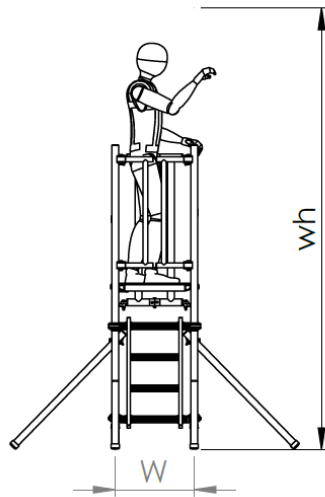

BSPOD200

BS 8620 Podium
(H)3.01 X (L)1.37m X (W)0.65m

Working Height
4.0m

Platform Height
2.0m

Tower Components

Item	Description	Quantity
1	Podium Mainframe	1
2	Self Closing Gates	1
3	Platform	1
4	Stabilisers	2
5	Ladder	1
6	Instruction Manual	1

Technical information:

Open Dimensions:	(H)3.01 X (L)1.37m X (W)0.65m
Storage Dimensions:	(H)3.01 X (L)1.37m X (W)0.26m
Platform Dimensions:	0.6m X 0.53m
Platform Height (ph):	1.75m 2.0m
Working Height (wh):	3.75m 4.0m
Maximum Working Load:	150kg
Weight:	48kg