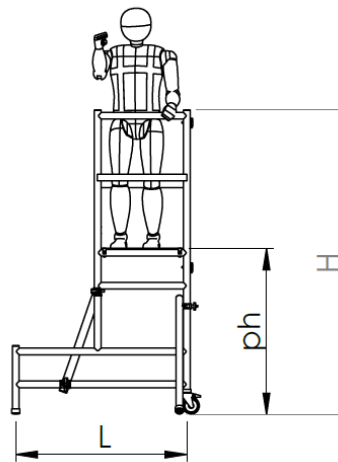

BSPOD200

BS 8620 Podium
(H)3.01 X (L)1.37m X (W)0.65m

Working Height
4.0m

Platform Height
2.0m

Tower Components

Item	Description	Quantity
1	Podium Mainframe	1
2	Self Closing Gates	1
3	Platform	1
4	Stabilisers	2
5	Ladder	1
6	Instruction Manual	1

Technical information:

Open Dimensions:	(H)3.01 X (L)1.37m X (W)0.65m
Storage Dimensions:	(H)3.01 X (L)1.37m X (W)0.26m
Platform Dimensions:	0.6m X 0.53m
Platform Height (ph):	1.75m 2.0m
Working Height (wh):	3.75m 4.0m
Maximum Working Load:	150kg
Weight:	48kg