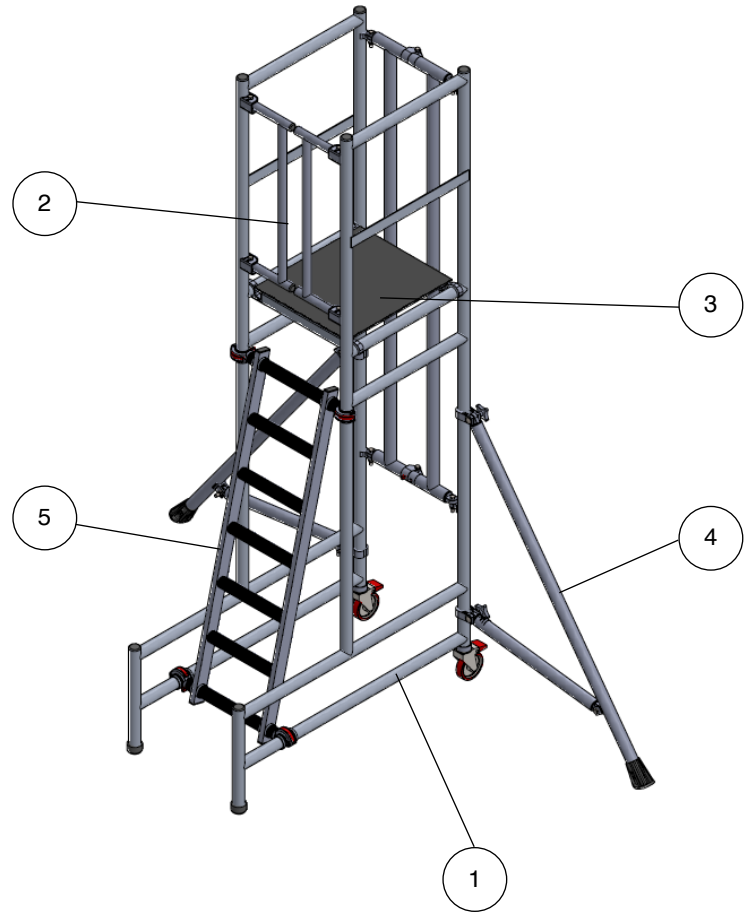

BSPOD200

BS 8620 Podium
(H)3.01 X (L)1.37m X (W)0.65m

Working Height
4.0m

Platform Height
2.0m

Tower Components

Item	Description	Quantity
1	Podium Mainframe	1
2	Self Closing Gates	1
3	Platform	1
4	Stabilisers	2
5	Ladder	1
6	Instruction Manual	1

Technical information:

Open Dimensions:	(H)3.01 X (L)1.37m X (W)0.65m
Storage Dimensions:	(H)3.01 X (L)1.37m X (W)0.26m
Platform Dimensions:	0.6m X 0.53m
Platform Height (ph):	1.75m 2.0m
Working Height (wh):	3.75m 4.0m
Maximum Working Load:	150kg
Weight:	48kg