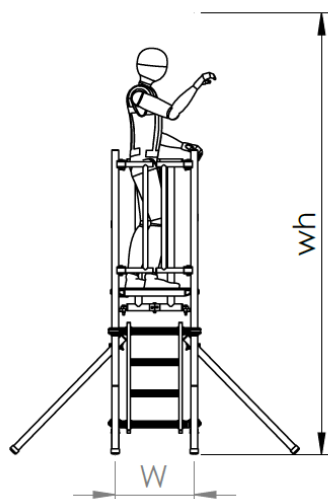

BSPOD150

BS 8620 Podium
(H)2.51 X (L)1.37m X (W)0.65m

Working Height
3.5m

Platform Height
1.5m

Tower Components

Item	Description	Quantity
1	Podium Mainframe	1
2	Self Closing Gates	1
3	Platform	1
4	Stabilisers	2
5	Ladder	1
6	Instruction Manual	1

Technical information:

Open Dimensions:	(H)2.51 X (L)1.37m X (W)0.65m	
Storage Dimensions:	(H)2.51 X (L)1.37m X (W)0.26m	
Platform Dimensions:	0.6m X 0.53m	
Platform Height (ph):	1.25m	1.5m
Working Height (wh):	3.25m	3.5m
Maximum Working Load:	150kg	
Weight:	40kg	