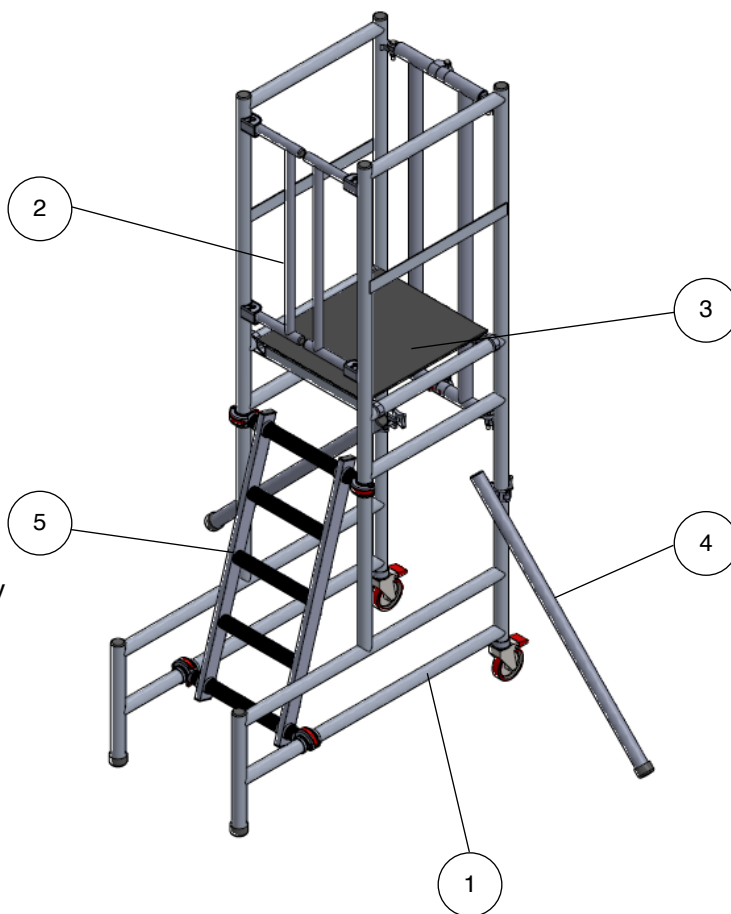

BSPOD150

BS 8620 Podium
(H)2.51 X (L)1.37m X (W)0.65m

Working Height
3.5m

Platform Height
1.5m

Tower Components

Item	Description	Quantity
1	Podium Mainframe	1
2	Self Closing Gates	1
3	Platform	1
4	Stabilisers	2
5	Ladder	1
6	Instruction Manual	1

Technical information:

Open Dimensions:	(H)2.51 X (L)1.37m X (W)0.65m	
Storage Dimensions:	(H)2.51 X (L)1.37m X (W)0.26m	
Platform Dimensions:	0.6m X 0.53m	
Platform Height (ph):	1.25m	1.5m
Working Height (wh):	3.25m	3.5m
Maximum Working Load:	150kg	
Weight:	40kg	