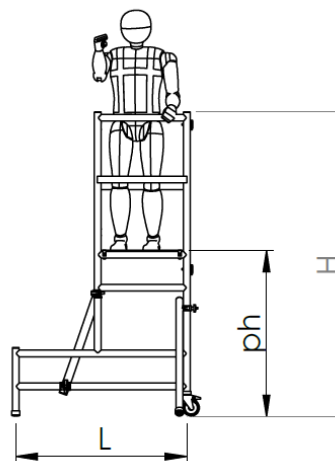

BSPOD150

BS 8620 Podium
(H)2.51 X (L)1.37m X (W)0.65m

Working Height
3.5m

Platform Height
1.5m

Tower Components

Item	Description	Quantity
1	Podium Mainframe	1
2	Self Closing Gates	1
3	Platform	1
4	Stabilisers	2
5	Ladder	1
6	Instruction Manual	1

Technical information:

Open Dimensions:	(H)2.51 X (L)1.37m X (W)0.65m	
Storage Dimensions:	(H)2.51 X (L)1.37m X (W)0.26m	
Platform Dimensions:	0.6m X 0.53m	
Platform Height (ph):	1.25m	1.5m
Working Height (wh):	3.25m	3.5m
Maximum Working Load:	150kg	
Weight:	40kg	