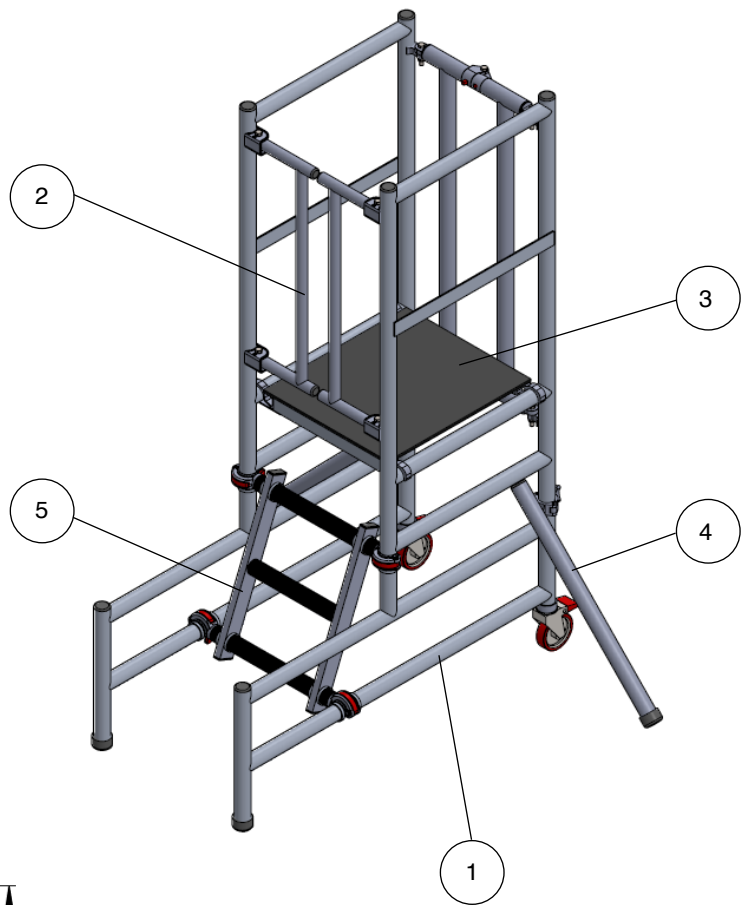

BSPOD100

BS 8620 Podium
(H)2.01 X (L)1.37m X (W)0.65m

Working Height
3.0m

Platform Height
1.0m

Tower Components

Item	Description	Quantity
1	Podium Mainframe	1
2	Self Closing Gates	1
3	Platform	1
4	Stabilisers	2
5	Ladder	1
6	Instruction Manual	1

Technical information:

Open Dimensions:	(H)2.01 X (L)1.37m X (W)0.65m
Storage Dimensions:	(H)2.01 X (L)1.37m X (W)0.26m
Platform Dimensions:	0.6m X 0.53m
Platform Height (ph):	0.75m 1.0m
Working Height (wh):	2.75m 3.0m
Maximum Working Load:	150kg
Weight:	33kg