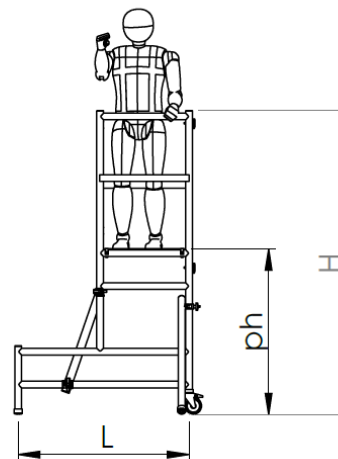

BSPOD100

BS 8620 Podium
(H)2.01 X (L)1.37m X (W)0.65m

Working Height
3.0m

Platform Height
1.0m

Tower Components

Item	Description	Quantity
1	Podium Mainframe	1
2	Self Closing Gates	1
3	Platform	1
4	Stabilisers	2
5	Ladder	1
6	Instruction Manual	1

Technical information:

Open Dimensions:	(H)2.01 X (L)1.37m X (W)0.65m
Storage Dimensions:	(H)2.01 X (L)1.37m X (W)0.26m
Platform Dimensions:	0.6m X 0.53m
Platform Height (ph):	0.75m 1.0m
Working Height (wh):	2.75m 3.0m
Maximum Working Load:	150kg
Weight:	33kg