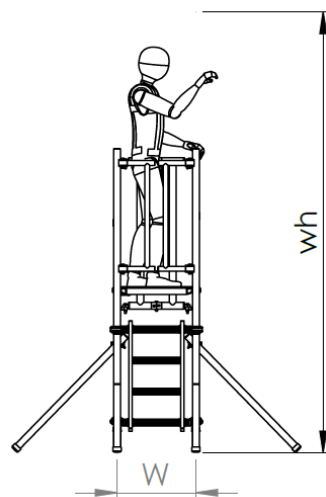

BSPOD100

BS 8620 Podium
(H)2.01 X (L)1.37m X (W)0.65m

Working Height
3.0m

Platform Height
1.0m

Tower Components

Item	Description	Quantity
1	Podium Mainframe	1
2	Self Closing Gates	1
3	Platform	1
4	Stabilisers	2
5	Ladder	1
6	Instruction Manual	1

Technical information:

Open Dimensions:	(H)2.01 X (L)1.37m X (W)0.65m
Storage Dimensions:	(H)2.01 X (L)1.37m X (W)0.26m
Platform Dimensions:	0.6m X 0.53m
Platform Height (ph):	0.75m 1.0m
Working Height (wh):	2.75m 3.0m
Maximum Working Load:	150kg
Weight:	33kg