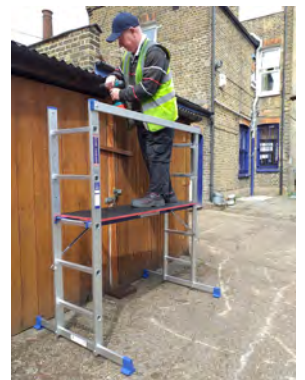

## Clow 5 Way Platform Ladder

The Clow 5 Way Aluminium Platform Ladder is an extremely versatile, lightweight multi-functional model with 5 positions in 1 portable package.

Combining a stepladder, extension ladder, single section ladders, a working platform and stair platform all in one product, the 5 Way is quick to set up, easy to use and offers a robust alternative to typical multi-function ladders.

Including a large, slip-resistant working platform with wraparound platform brace hooks to secure. Rigid construction with wide base stabilisers and slip resistant feet offer enhanced stability, safety and security.

With a Maximum Load of 150kg, the 5 Way is certified to European Standard EN131 and is suitable for light commercial trade work and all types of DIY use.

Code	Step Ladder Height	Extended Length	Platform Height	Stabiliser Width	Platform Dimensions	Weight
AE5WAYA	1.48m	2.47m	0.85m	0.9m	1.2m x 0.4m	15.5kg